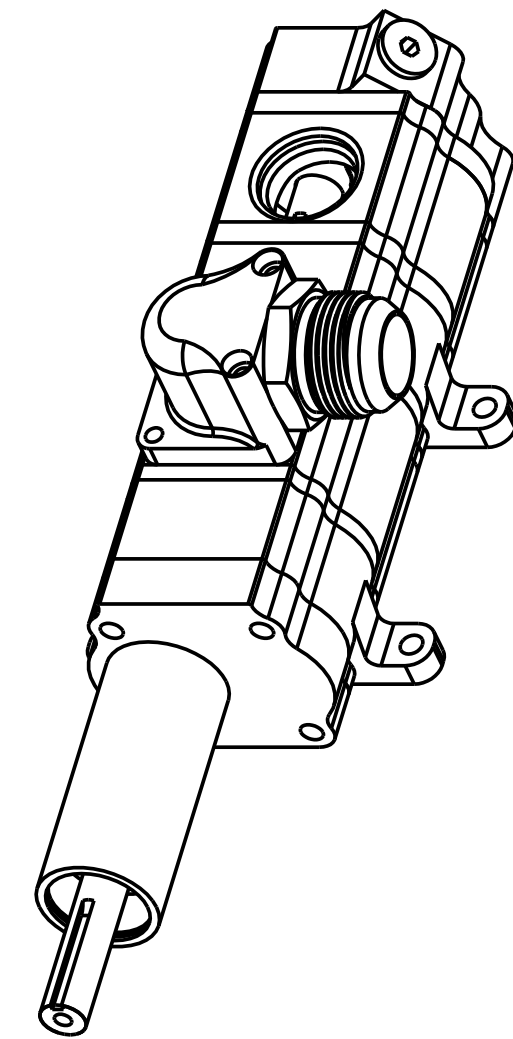

-16 SCAVENGE OUTLET

-12 ORB PRESSURE OUTLET

-12 ORB PRESSURE INLET

04-99-2257-3  
1-1.70" SCAVENGE SECTION  
2-1.05" SCAVENGE SECTIONS  
1.45" PRESSURE SECTION