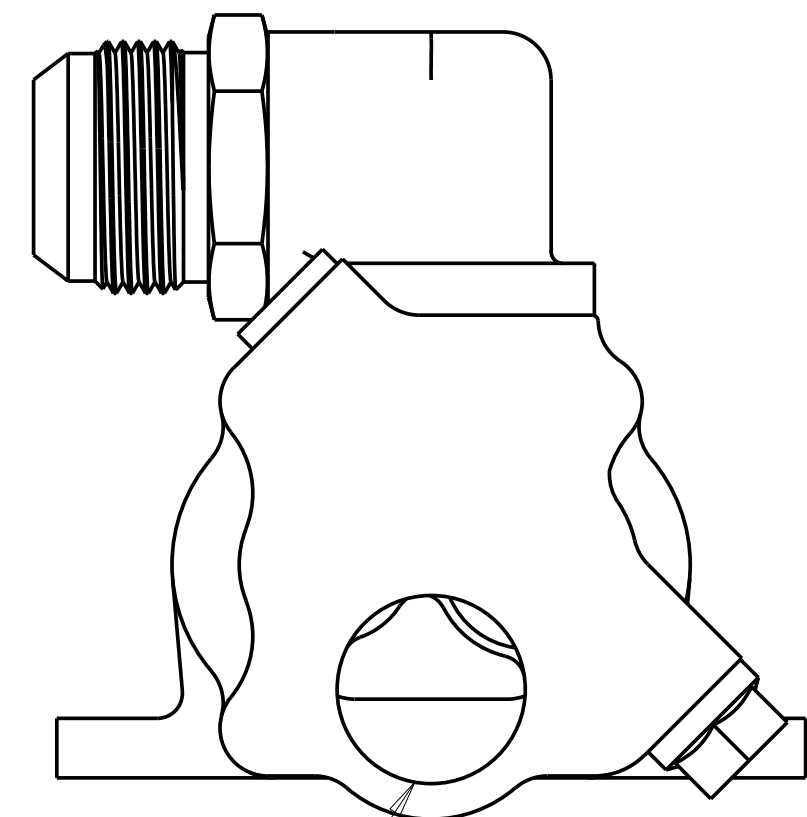

-16 SCAVENGE OUTLET

-12 ORB PRESSURE OUTLET

-12 ORB PRESSURE INLET

04-99-2257-3  
1-1.70" SCAVENGE SECTION  
2-1.05" SCAVENGE SECTIONS  
1.45" PRESSURE SECTION