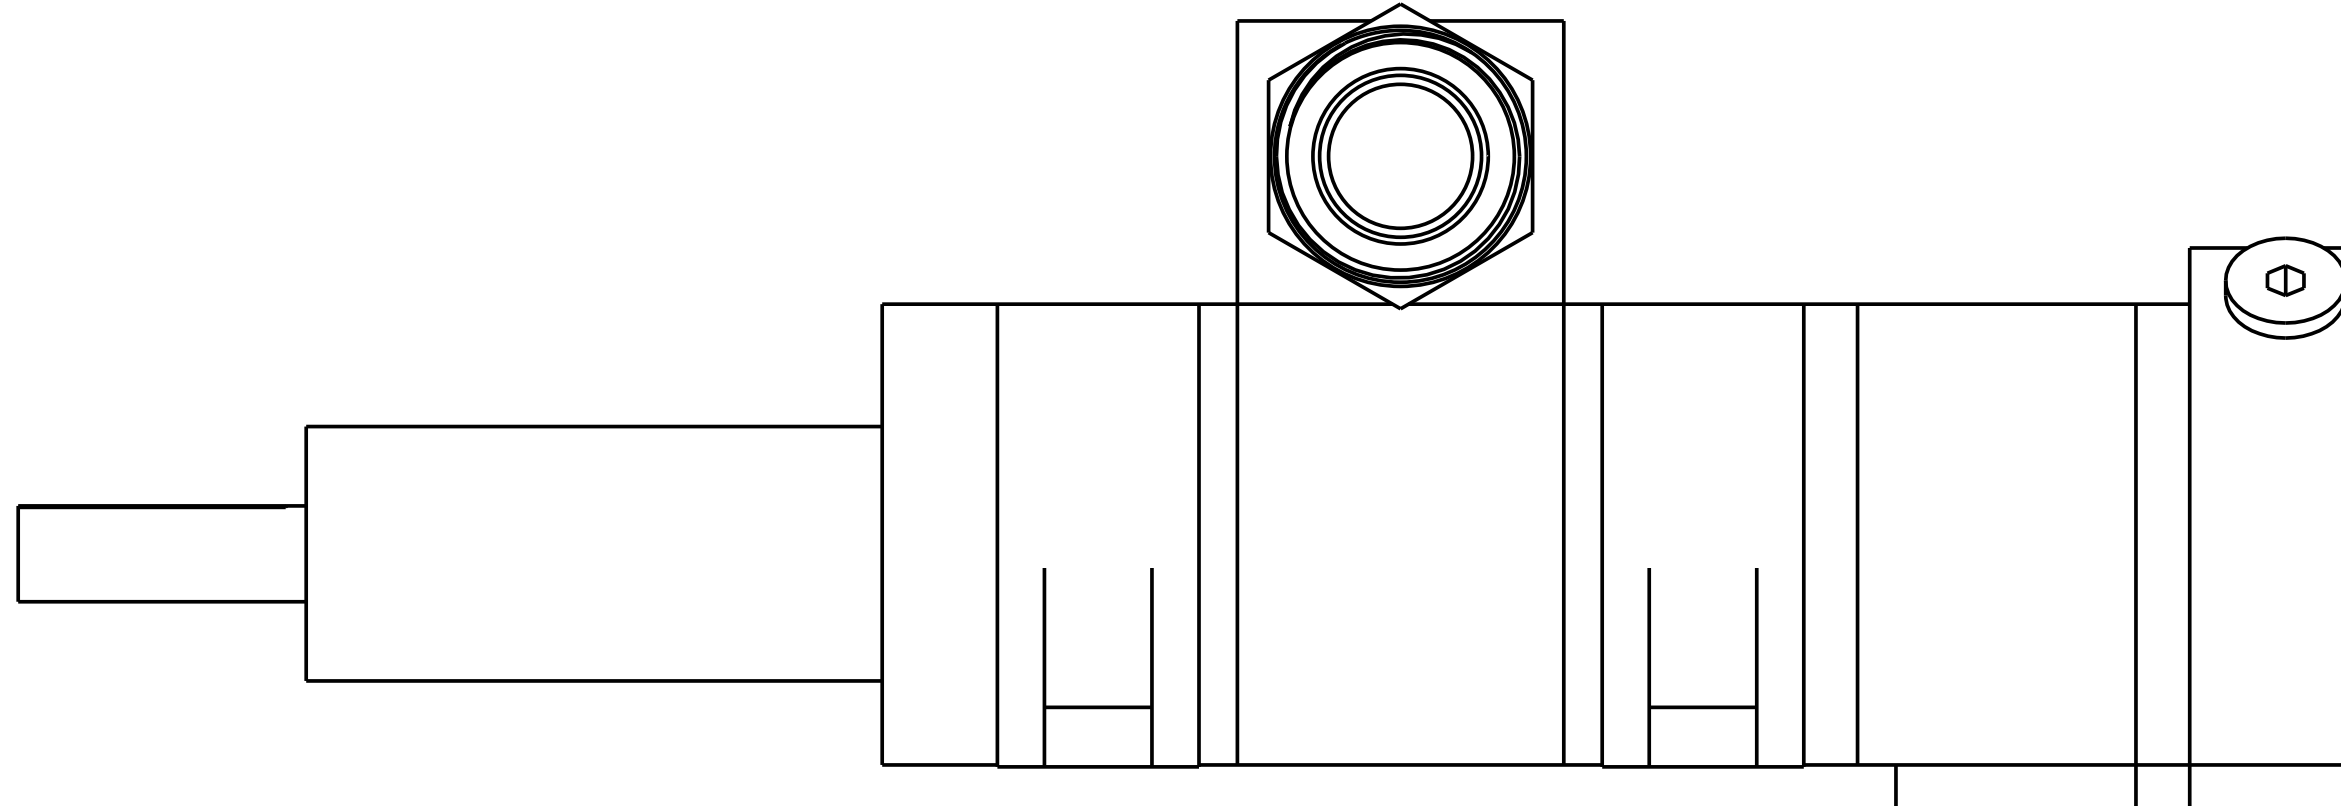

-16 SCAVENGE OUTLET

-12 ORB PRESSURE OUTLET

-12 ORB PRESSURE INLET

04-99-2257-3  
1-1.70" SCAVENGE SECTION  
2-1.05" SCAVENGE SECTIONS  
1.45" PRESSURE SECTION